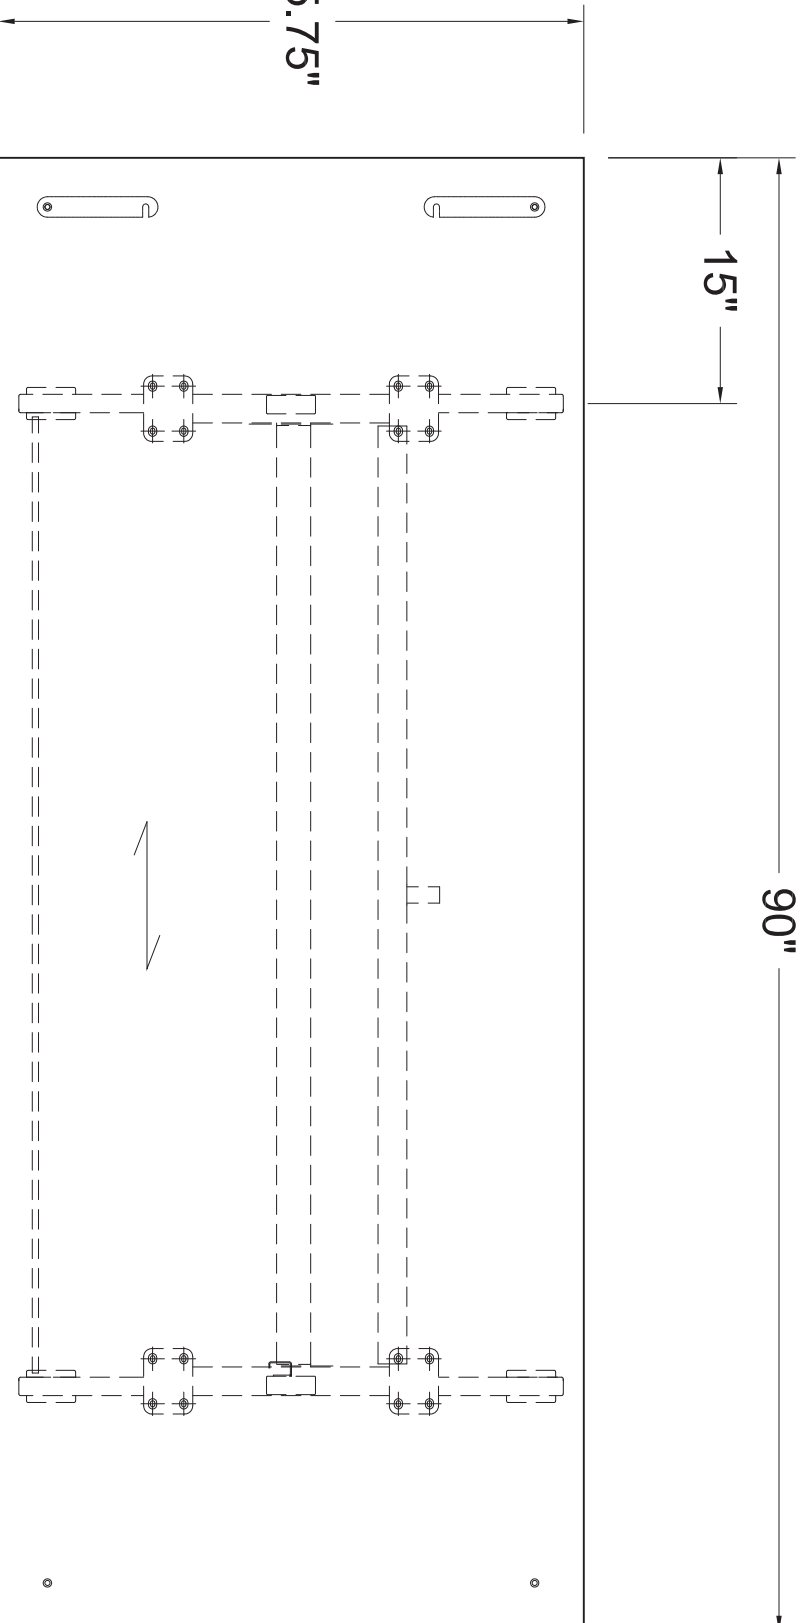

PLAN VIEW

90" x *36" METRONOME FLIP TOP TABLE

90"

15"

35.75"

THIS DRAWING IS CONFIDENTIAL AND PROPRIETARY. NO PART OF THIS DRAWING MAY BE COPIED, DISCLOSED TO ANY THIRD PARTY OR USED FOR ANY PURPOSE WITHOUT THE EXPRESS WRITTEN AUTHORIZATION OF NIENKAMPER FURNITURE & ACCESSORIES

*DENOTES NOMINAL TABLE DEPTH